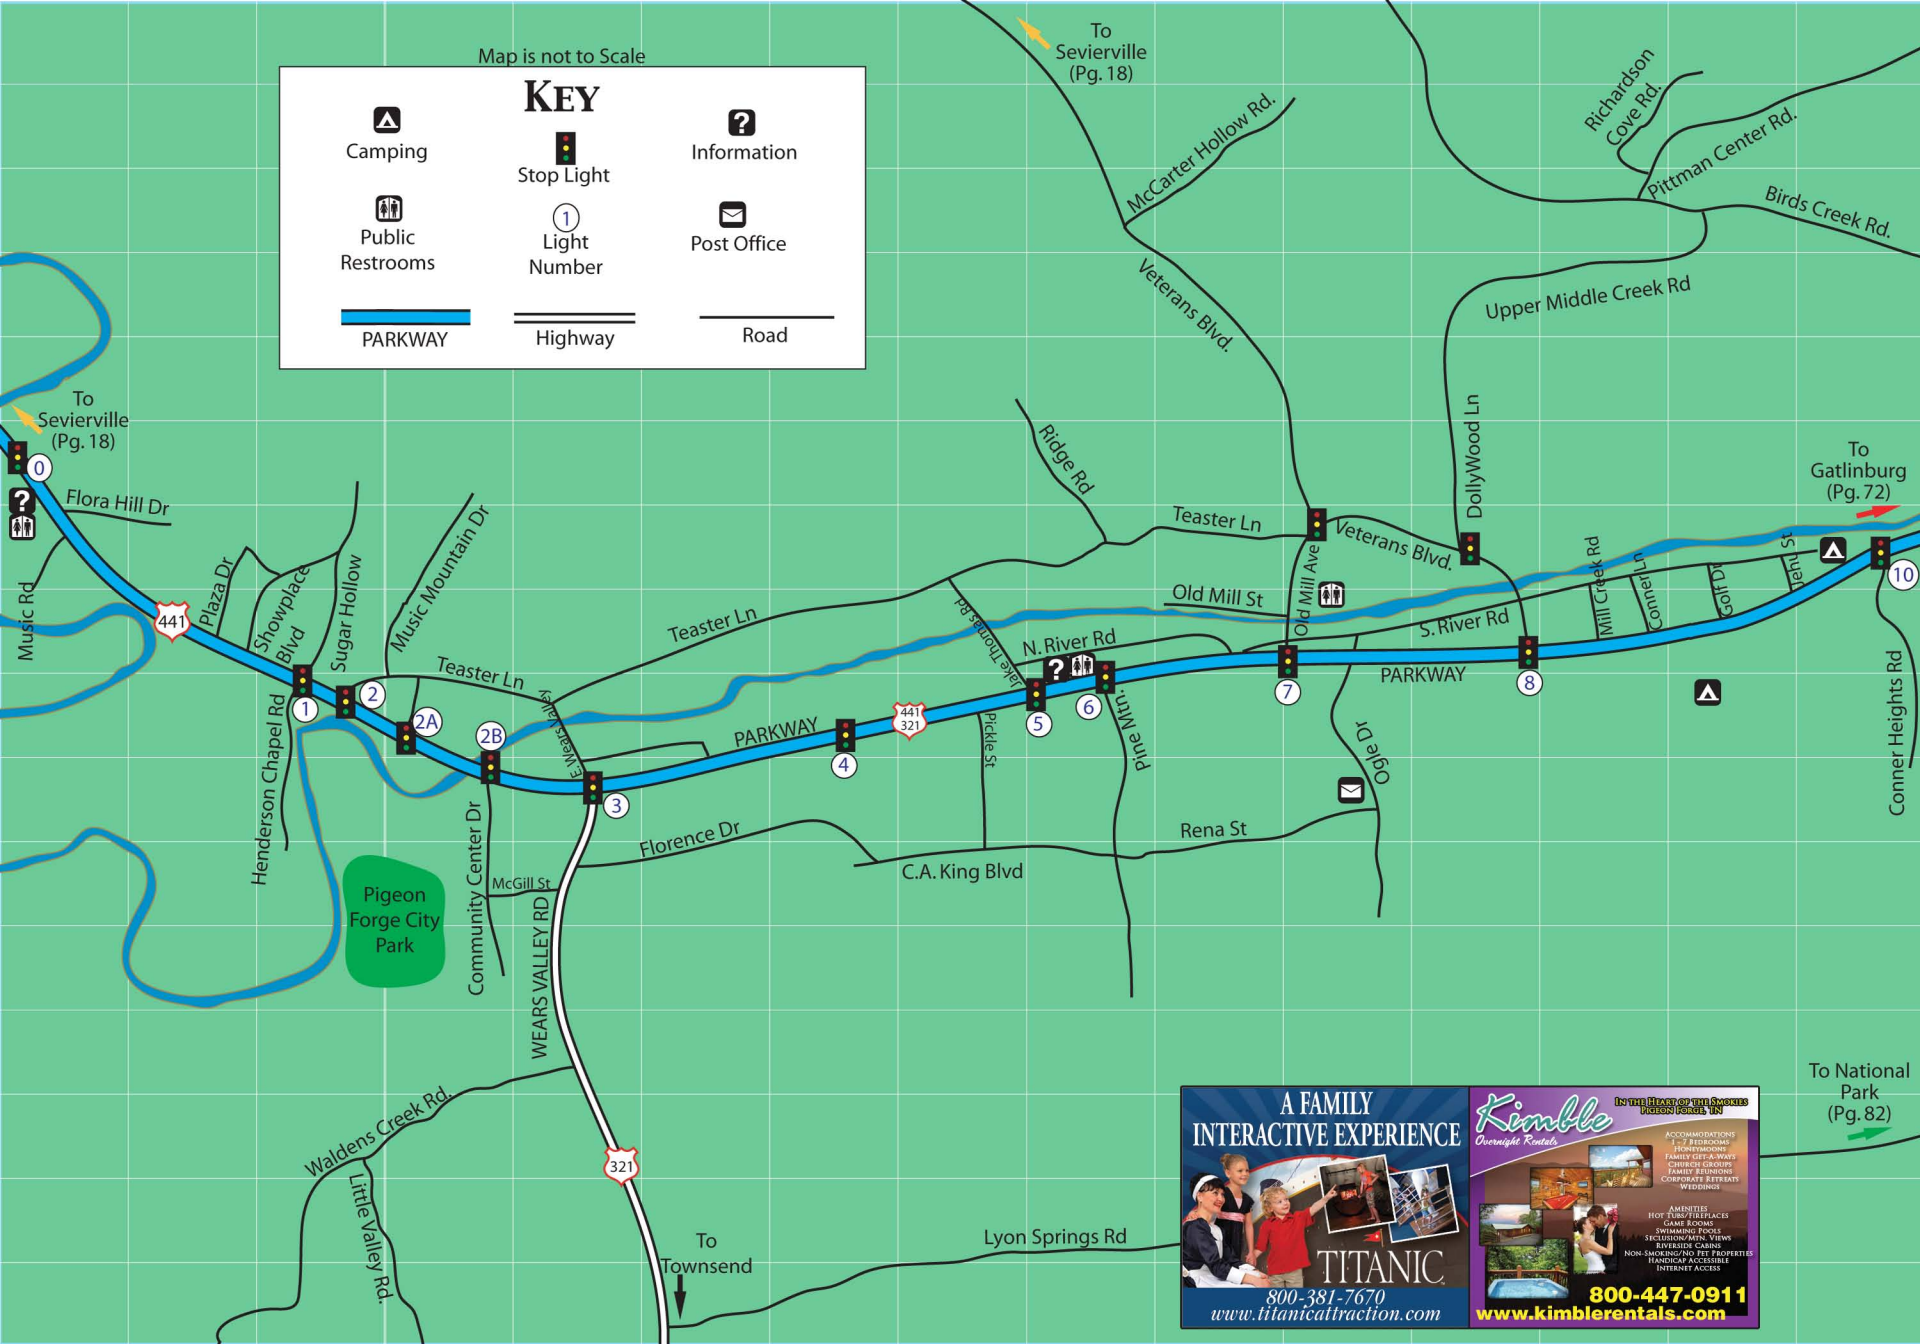

Map is not to Scale

KEY

		
Camping	Stop Light	Information
		
Public Restrooms	Light Number	Post Office
		
PARKWAY	Highway	Road

A FAMILY INTERACTIVE EXPERIENCE

TITANIC

800-381-7670
www.titanicattraction.com

Kimble IS THE BEST OF THE SMOKEY MOUNTAIN REGION!

Overnight Rentals

ACCOMMODATIONS:
1-7 BEDROOMS
HONEYMOONS
FAMILY GET-AWAYS
CHURCH GROUPS
FAMILY REUNIONS
CORPORATE RETREATS
WEDDINGS

AMENITIES:
HOT TUBS/HEATED POOLS
GAME ROOMS
SECURITY/MEN, VIEWS
BOULEVARD GAMING
NON-SMOKING/NO PET PROPERTIES
HANDICAP ACCESSIBLE
INTERNET ACCESS