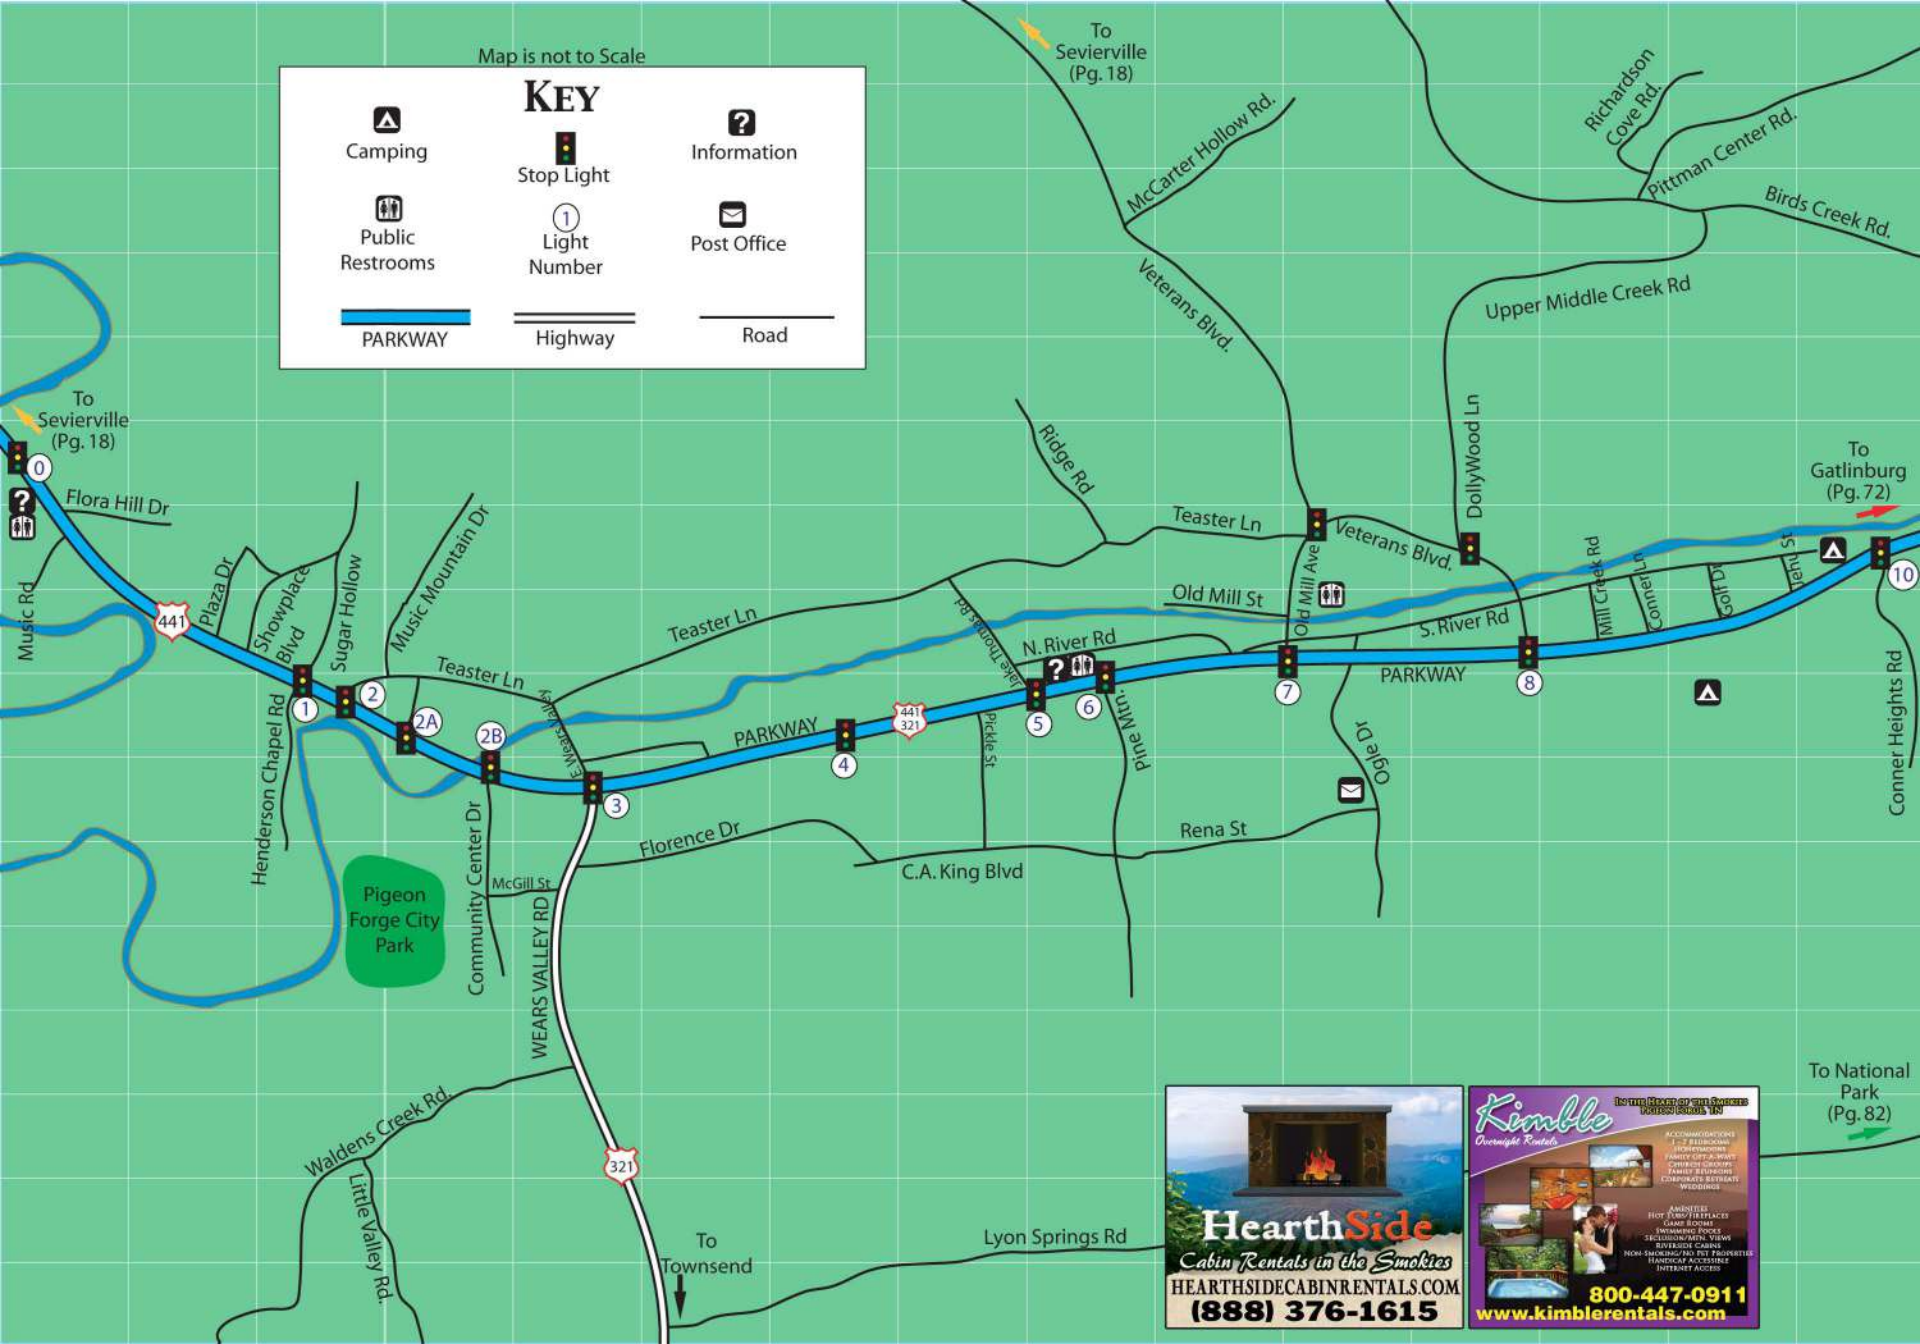

Map is not to Scale

KEY

		
Camping	Stop Light	Information
		
Public Restrooms	Light Number	Post Office
		
PARKWAY	Highway	Road

HearthSide
Cabin Rentals in the Smokies
HEARTHSIDECABINRENTALS.COM
(888) 376-1615

To National Park (Pg. 82)